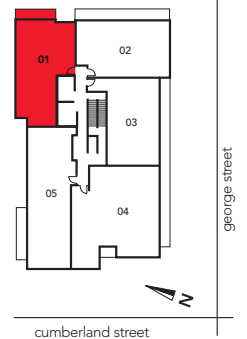

the east market
PHASE 3
THE TOWER