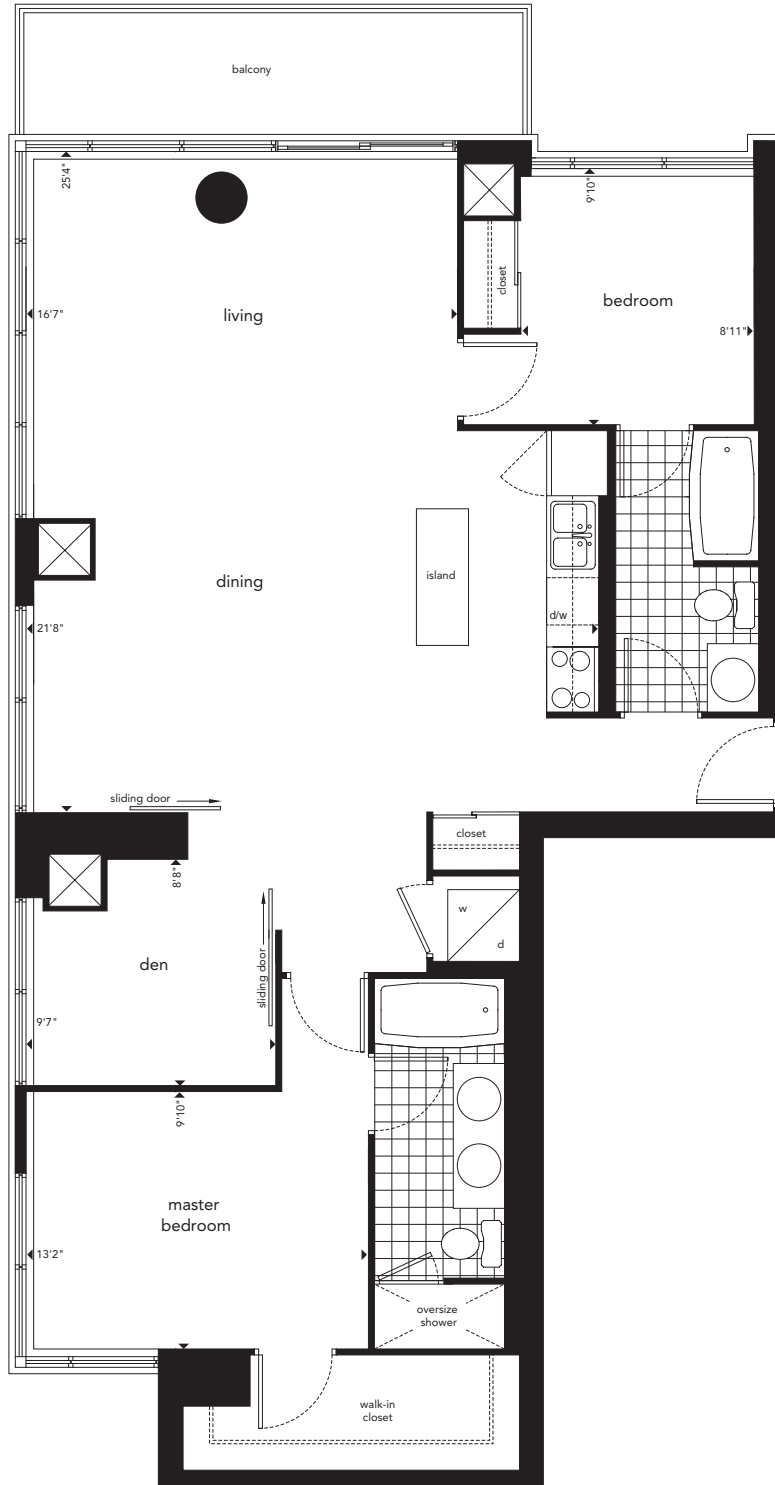

sky 1

1,264 sq.ft.
balcony 104 sq.ft. | total 1,368 sq.ft.

PH 01 | levels 19-22 | two bedroom + den | northeast view