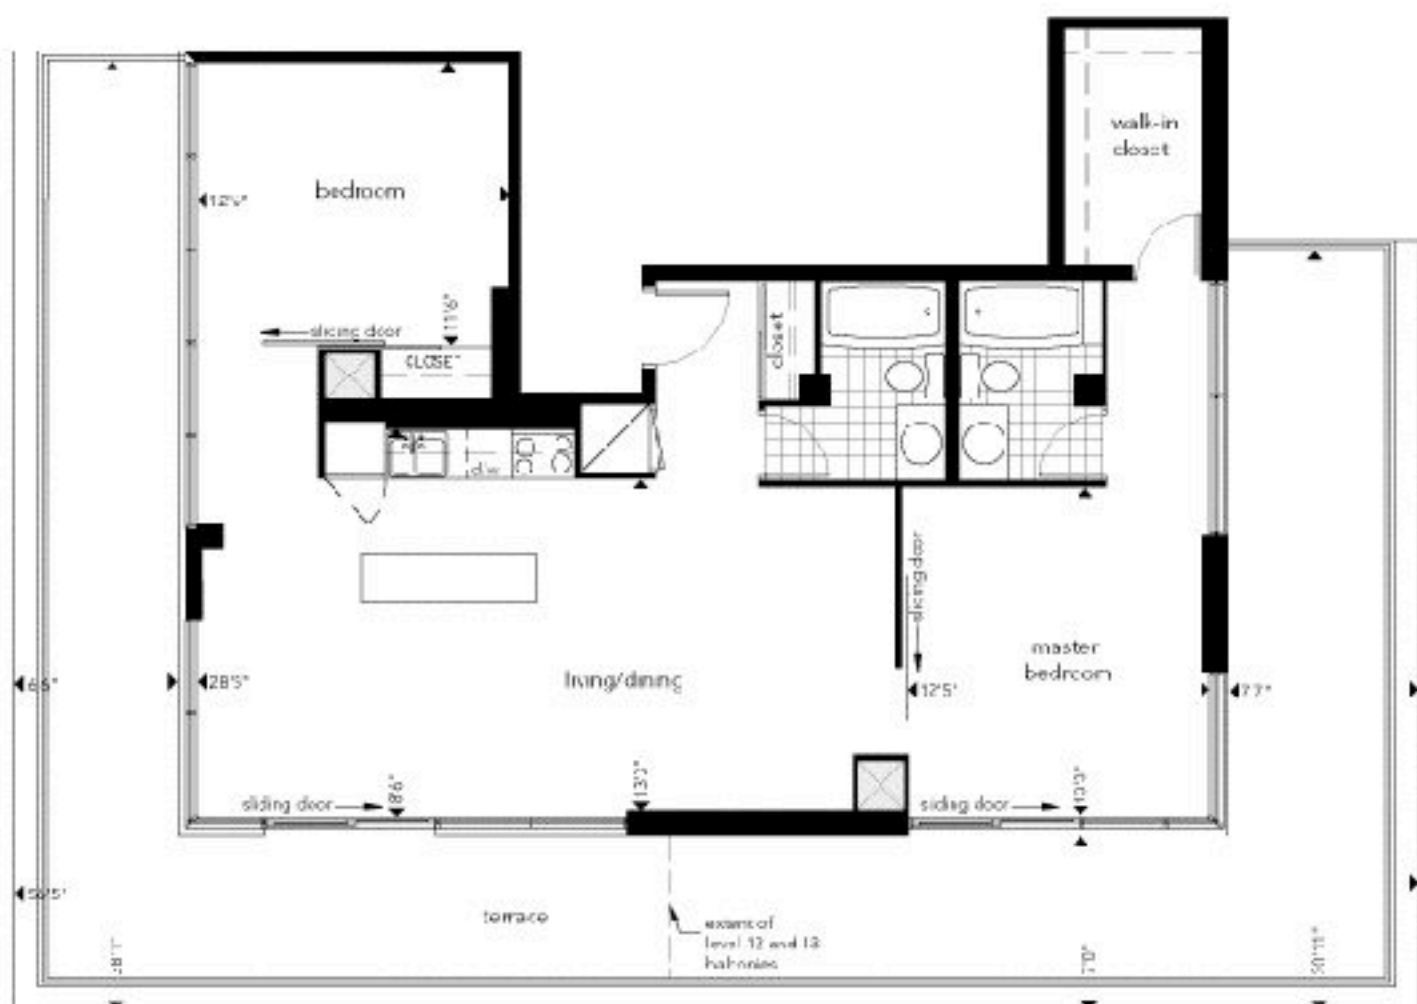

plateau

Stretching out from Mount Royal to the Stade Olympique, Le Plateau is Montreal's groovy neighbourhood of choice.

lower PH | 07 | cft | levels 11-13 | 1091 sq.ft.

level 11

level 12-13