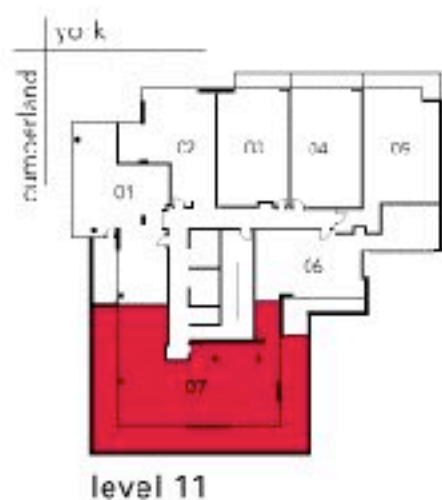

plateau

Stretching out from Mount Royal to the Stade Olympique, Le Plateau is Montreal's groovy neighbourhood of choice.

lower PH | 07 | cft | levels 11-13 | 1091 sq.ft.

level 11

level 12-13