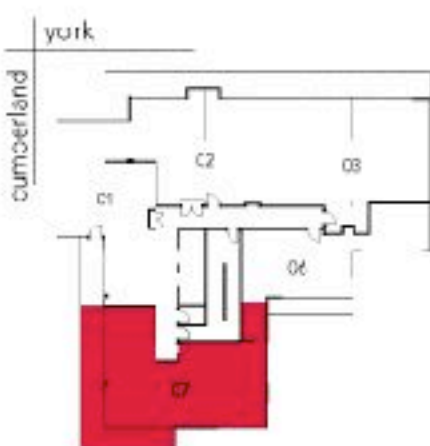

plateau

Stretching out from Mount Royal to the Stade Olympique, Le Plateau is Montreal's groovy neighbourhood of choice.

lower PH | 07 | cft | levels 11-13 | 1091 sq.ft.

level 11

level 12-13