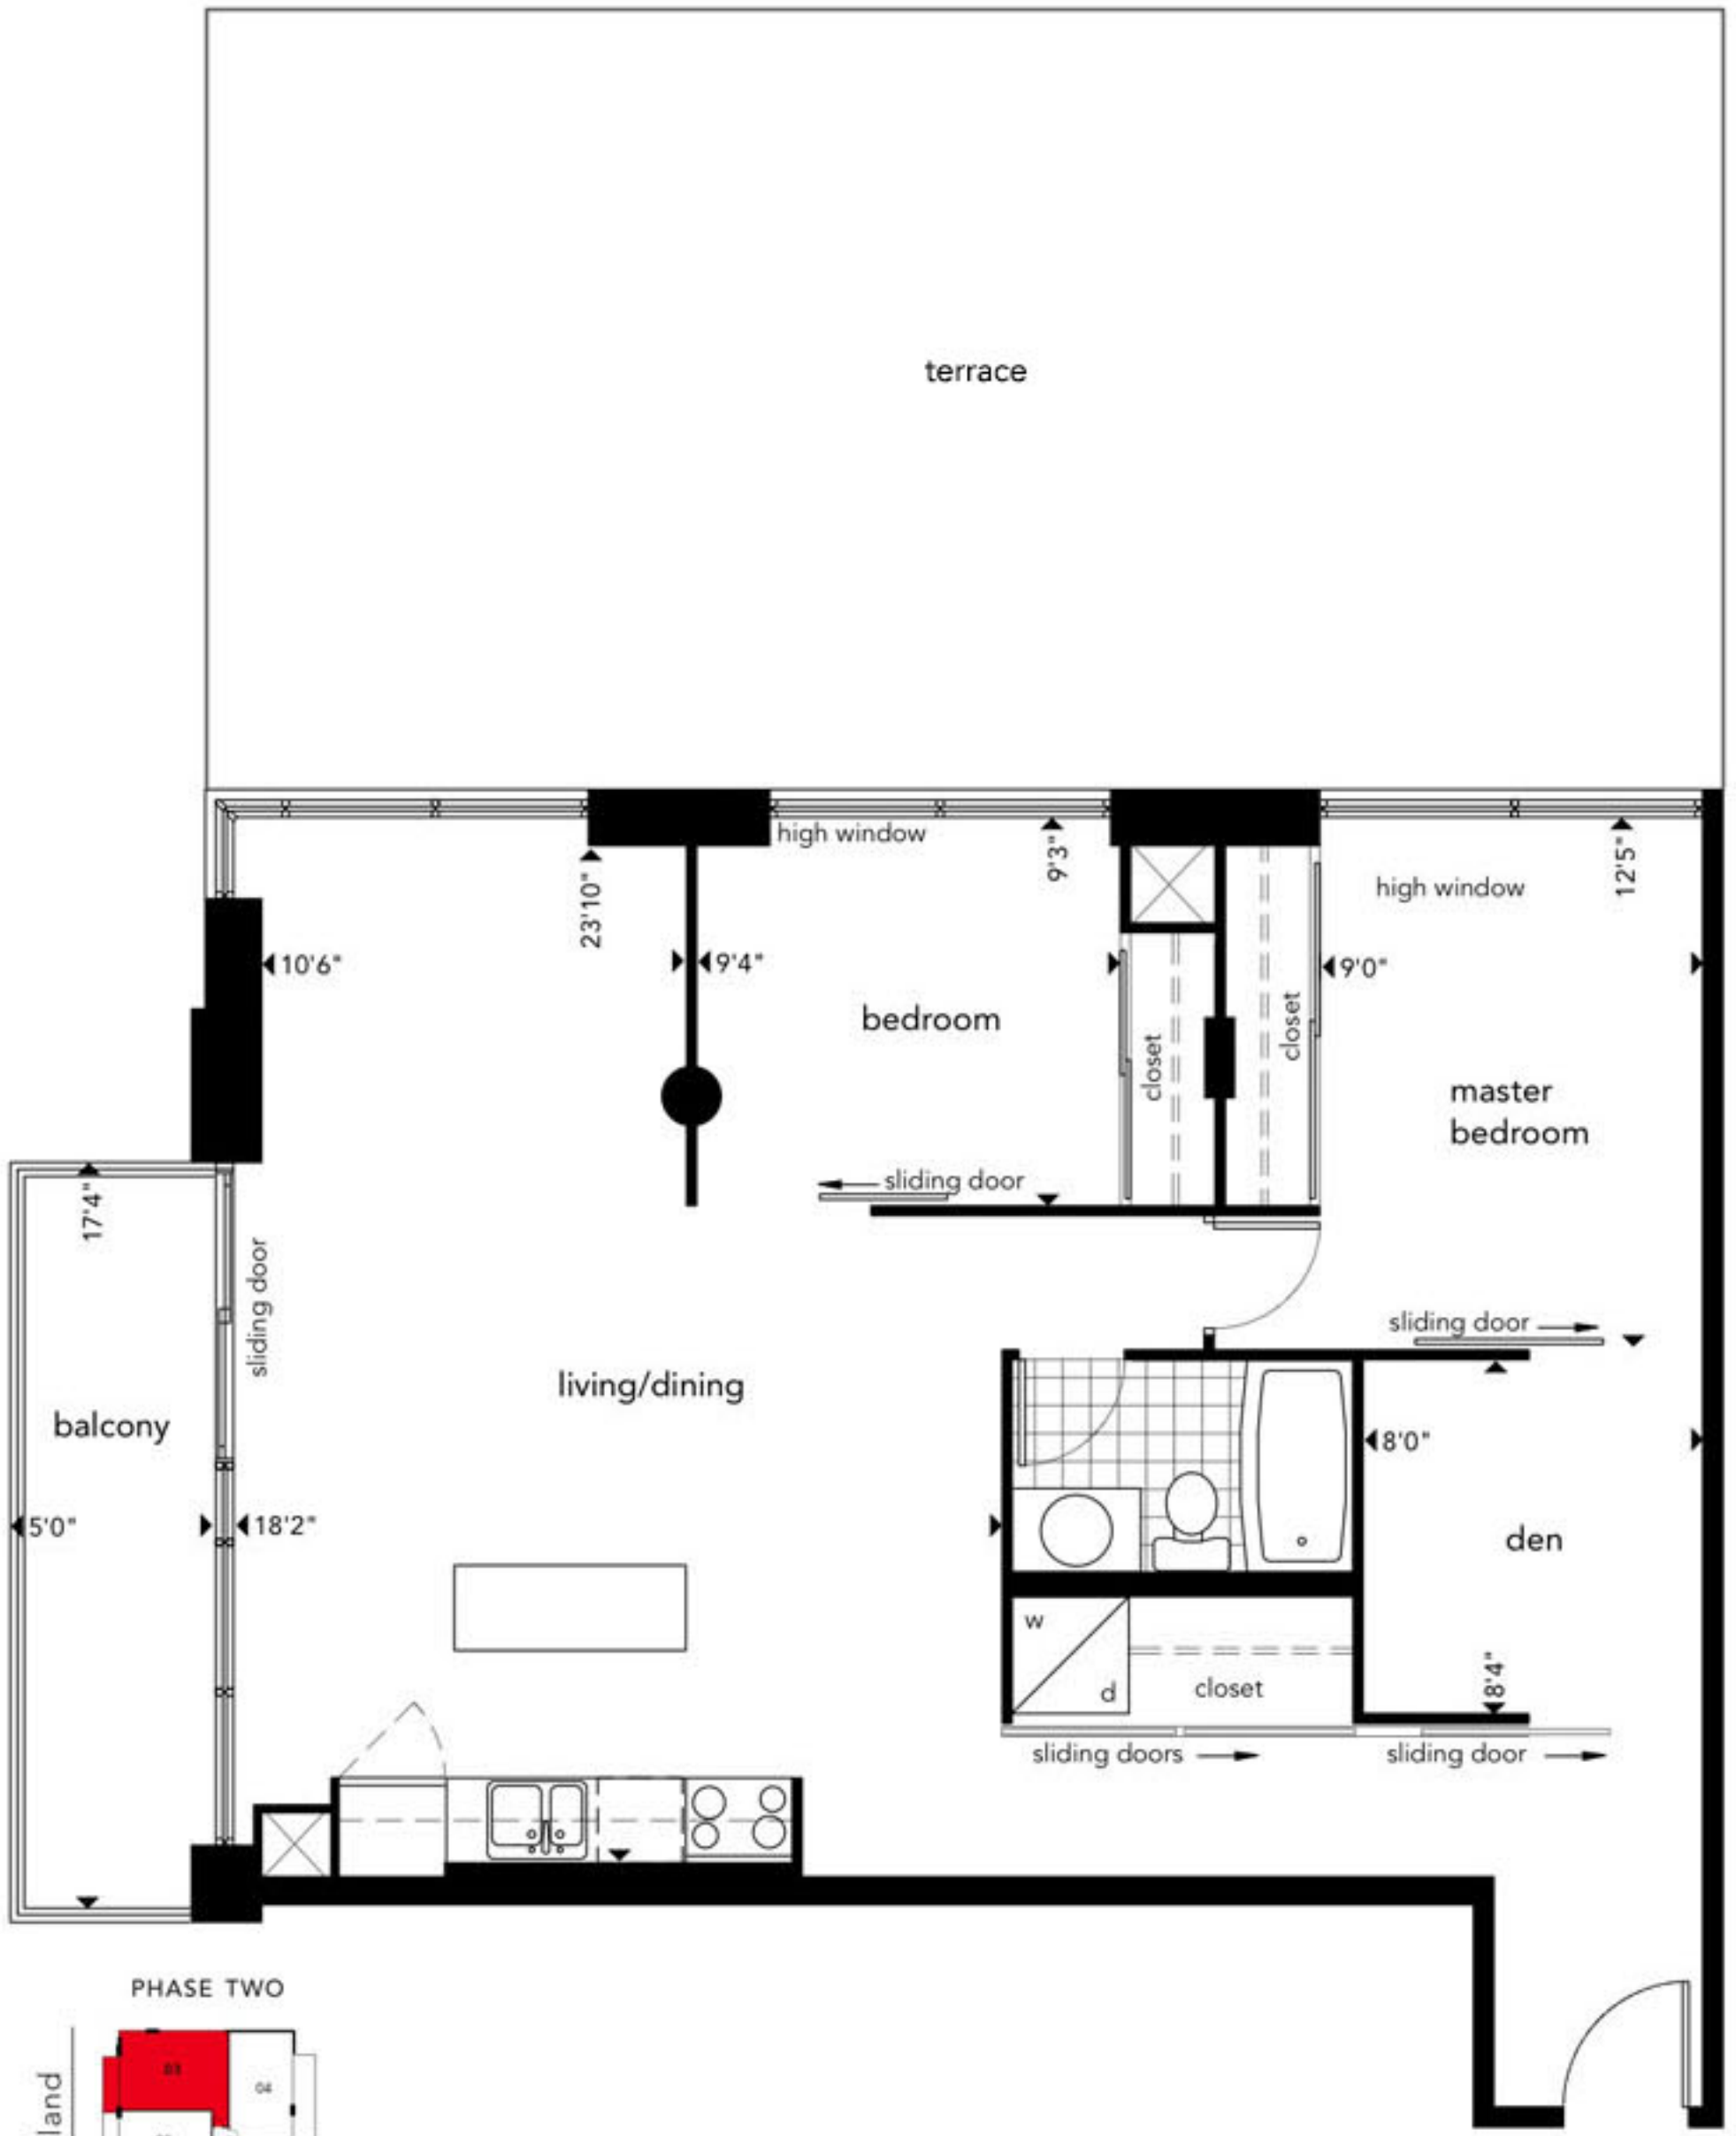

gropius

The first director of the Bauhaus school of modernist industrial design, Walter Gropius became one of this century's most influential architectural teachers.

03 loft | level 3 | 924 sq.ft. | two bedrooms plus den

All dimensions, drawings and areas are approximate. Information subject to change without notice. E.&O.E. Floors are measured in accordance with ONIWP bulletin #22. Actual living area may vary from floor area stated.