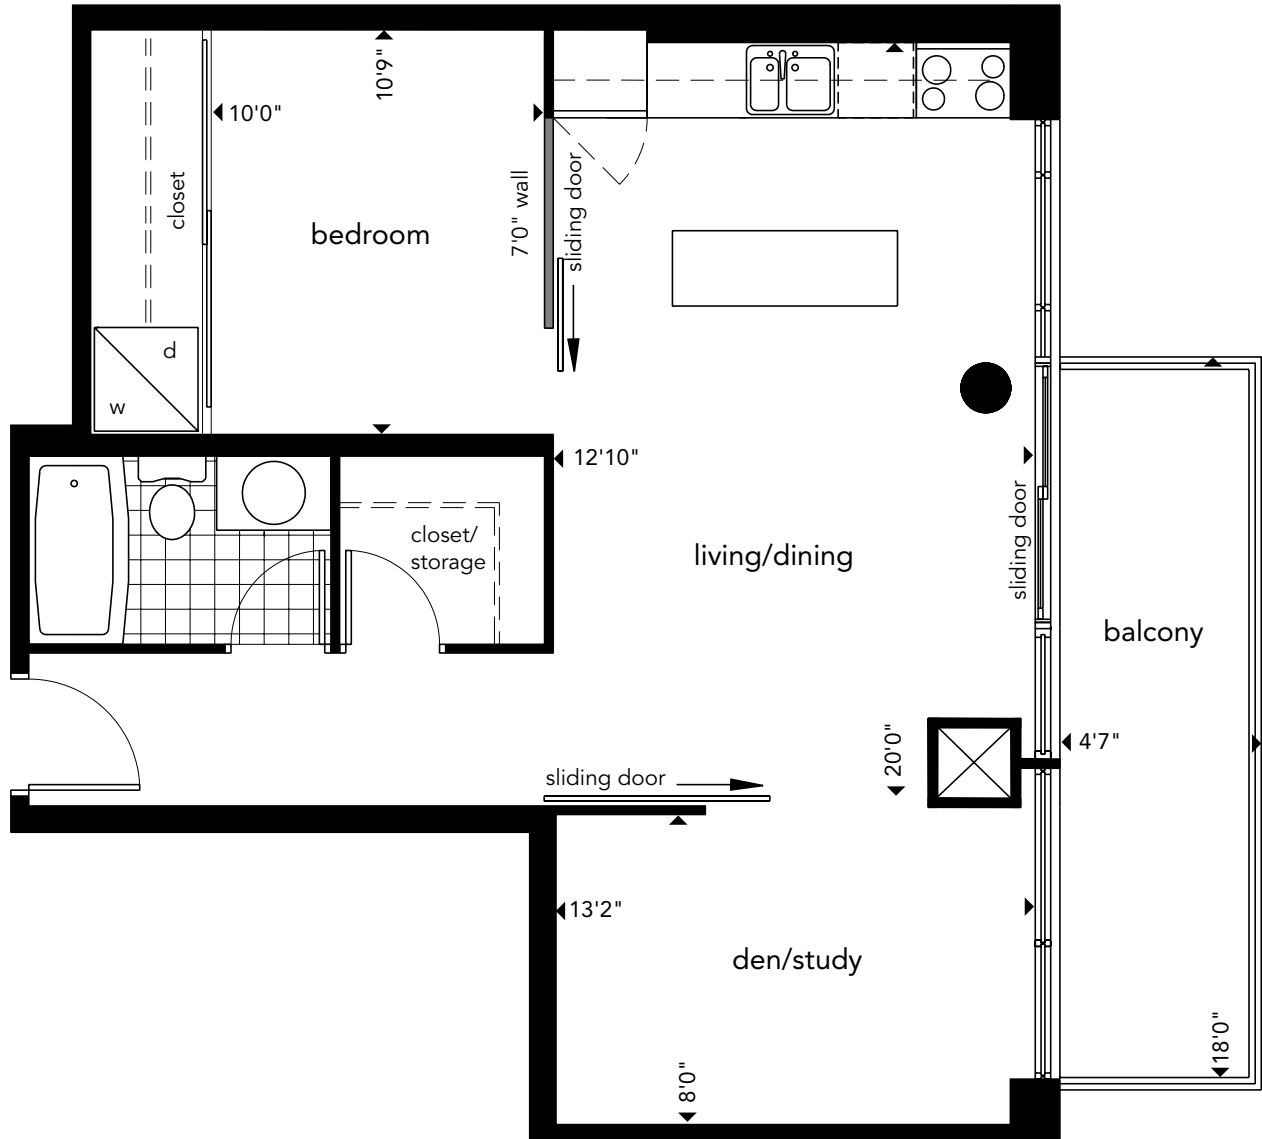

# fuller

Known for his geodesic domes such as the one at Montreal's Expo 67, Buckminster Fuller was a prolific mathematician, designer, communicator and humanist.

07 loft | levels 3-7 | 714 sq.ft. | one bedroom plus den

PHASE TWO