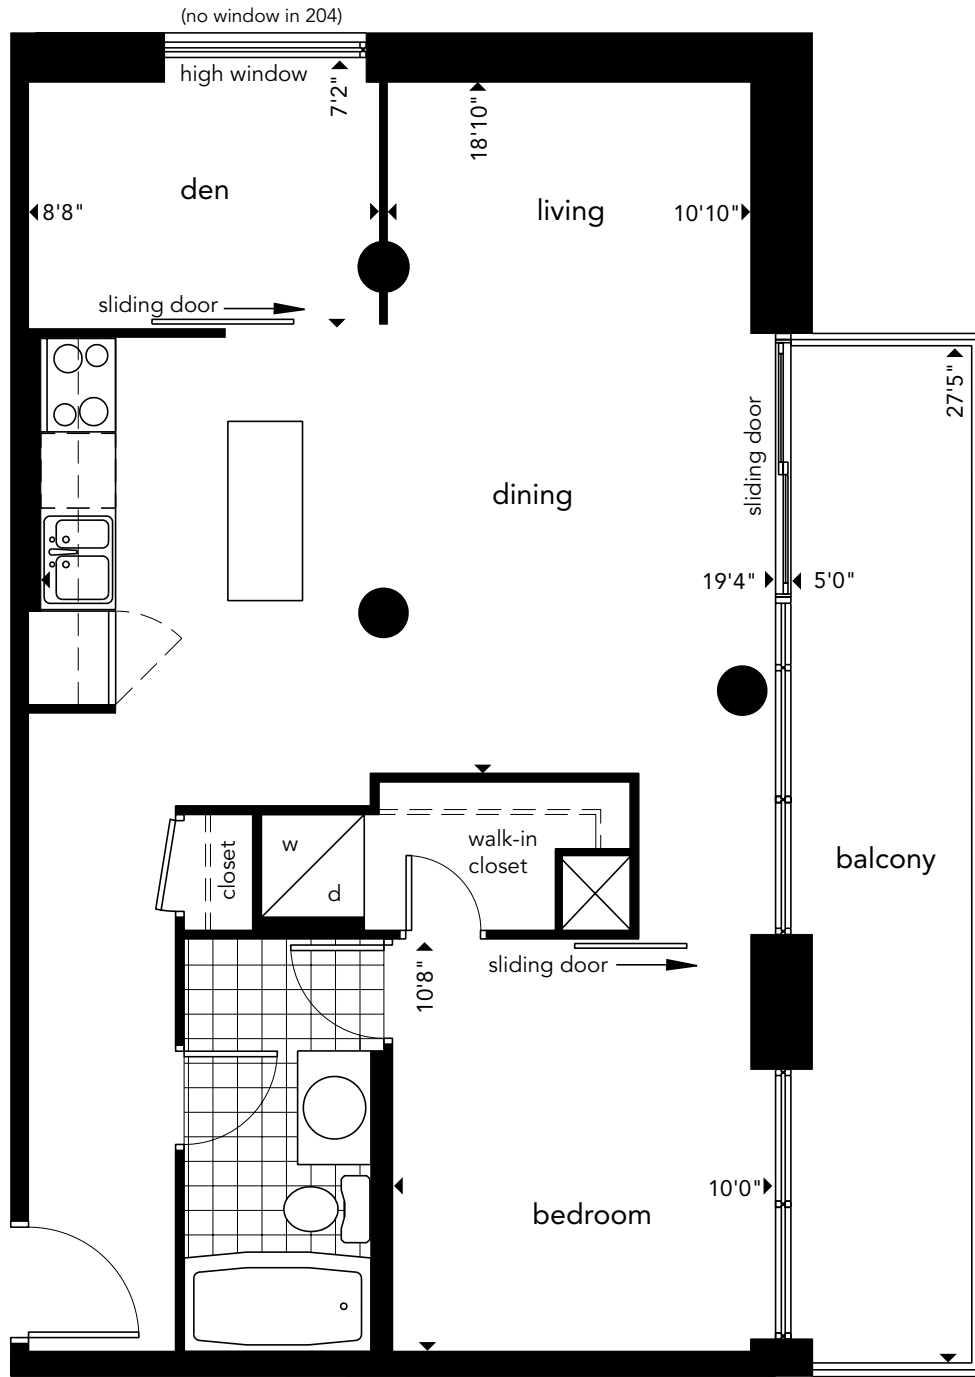

04 loft | levels 3-7 | 733 sq.ft. | one bedroom plus den

PHASE TWO