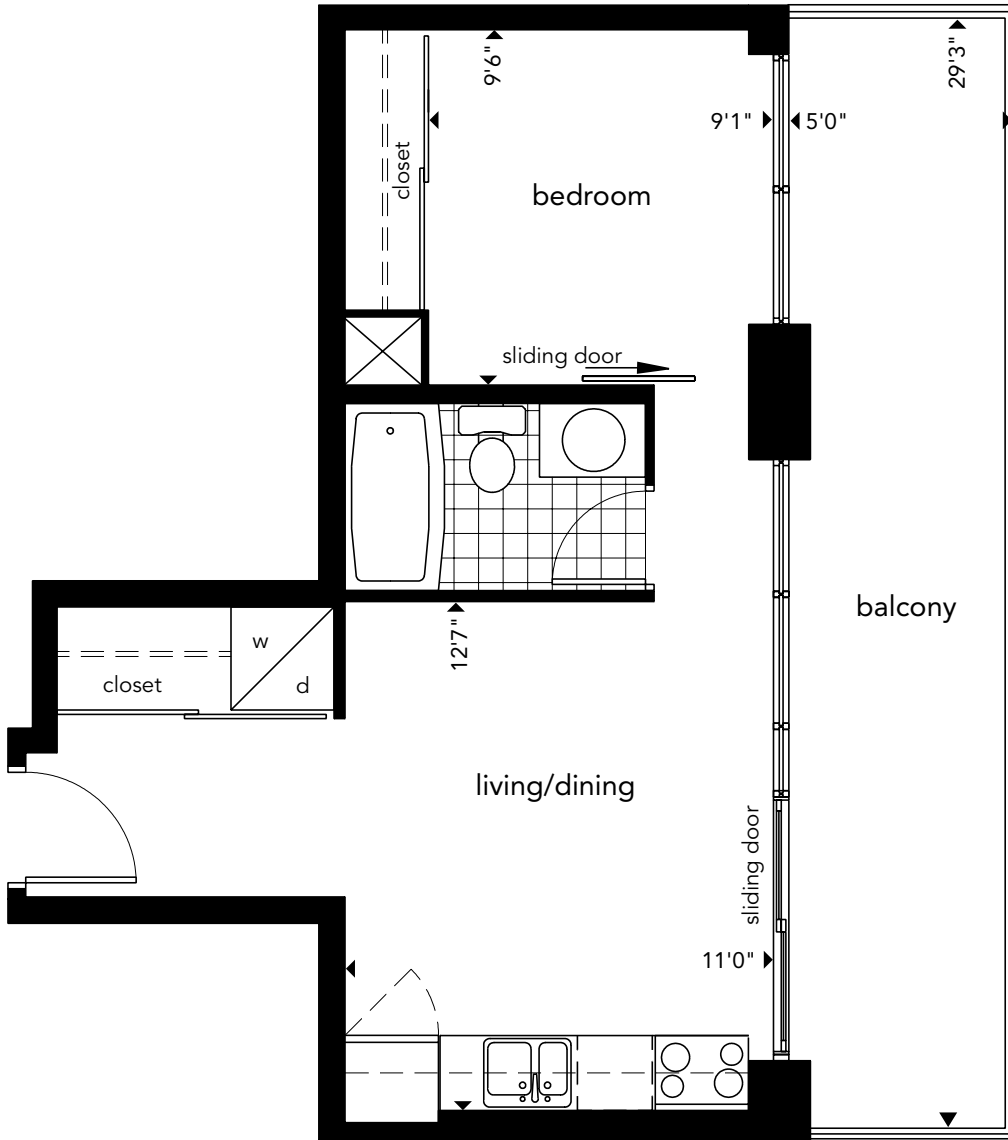

aalto

The organic forms of Alvar Aalto's pioneering designs in the 1930s and 40s became for many people the acceptable face of the early Modernist movement.

05 loft | levels 3-7 | 448 sq.ft. | one bedroom

PHASE TWO